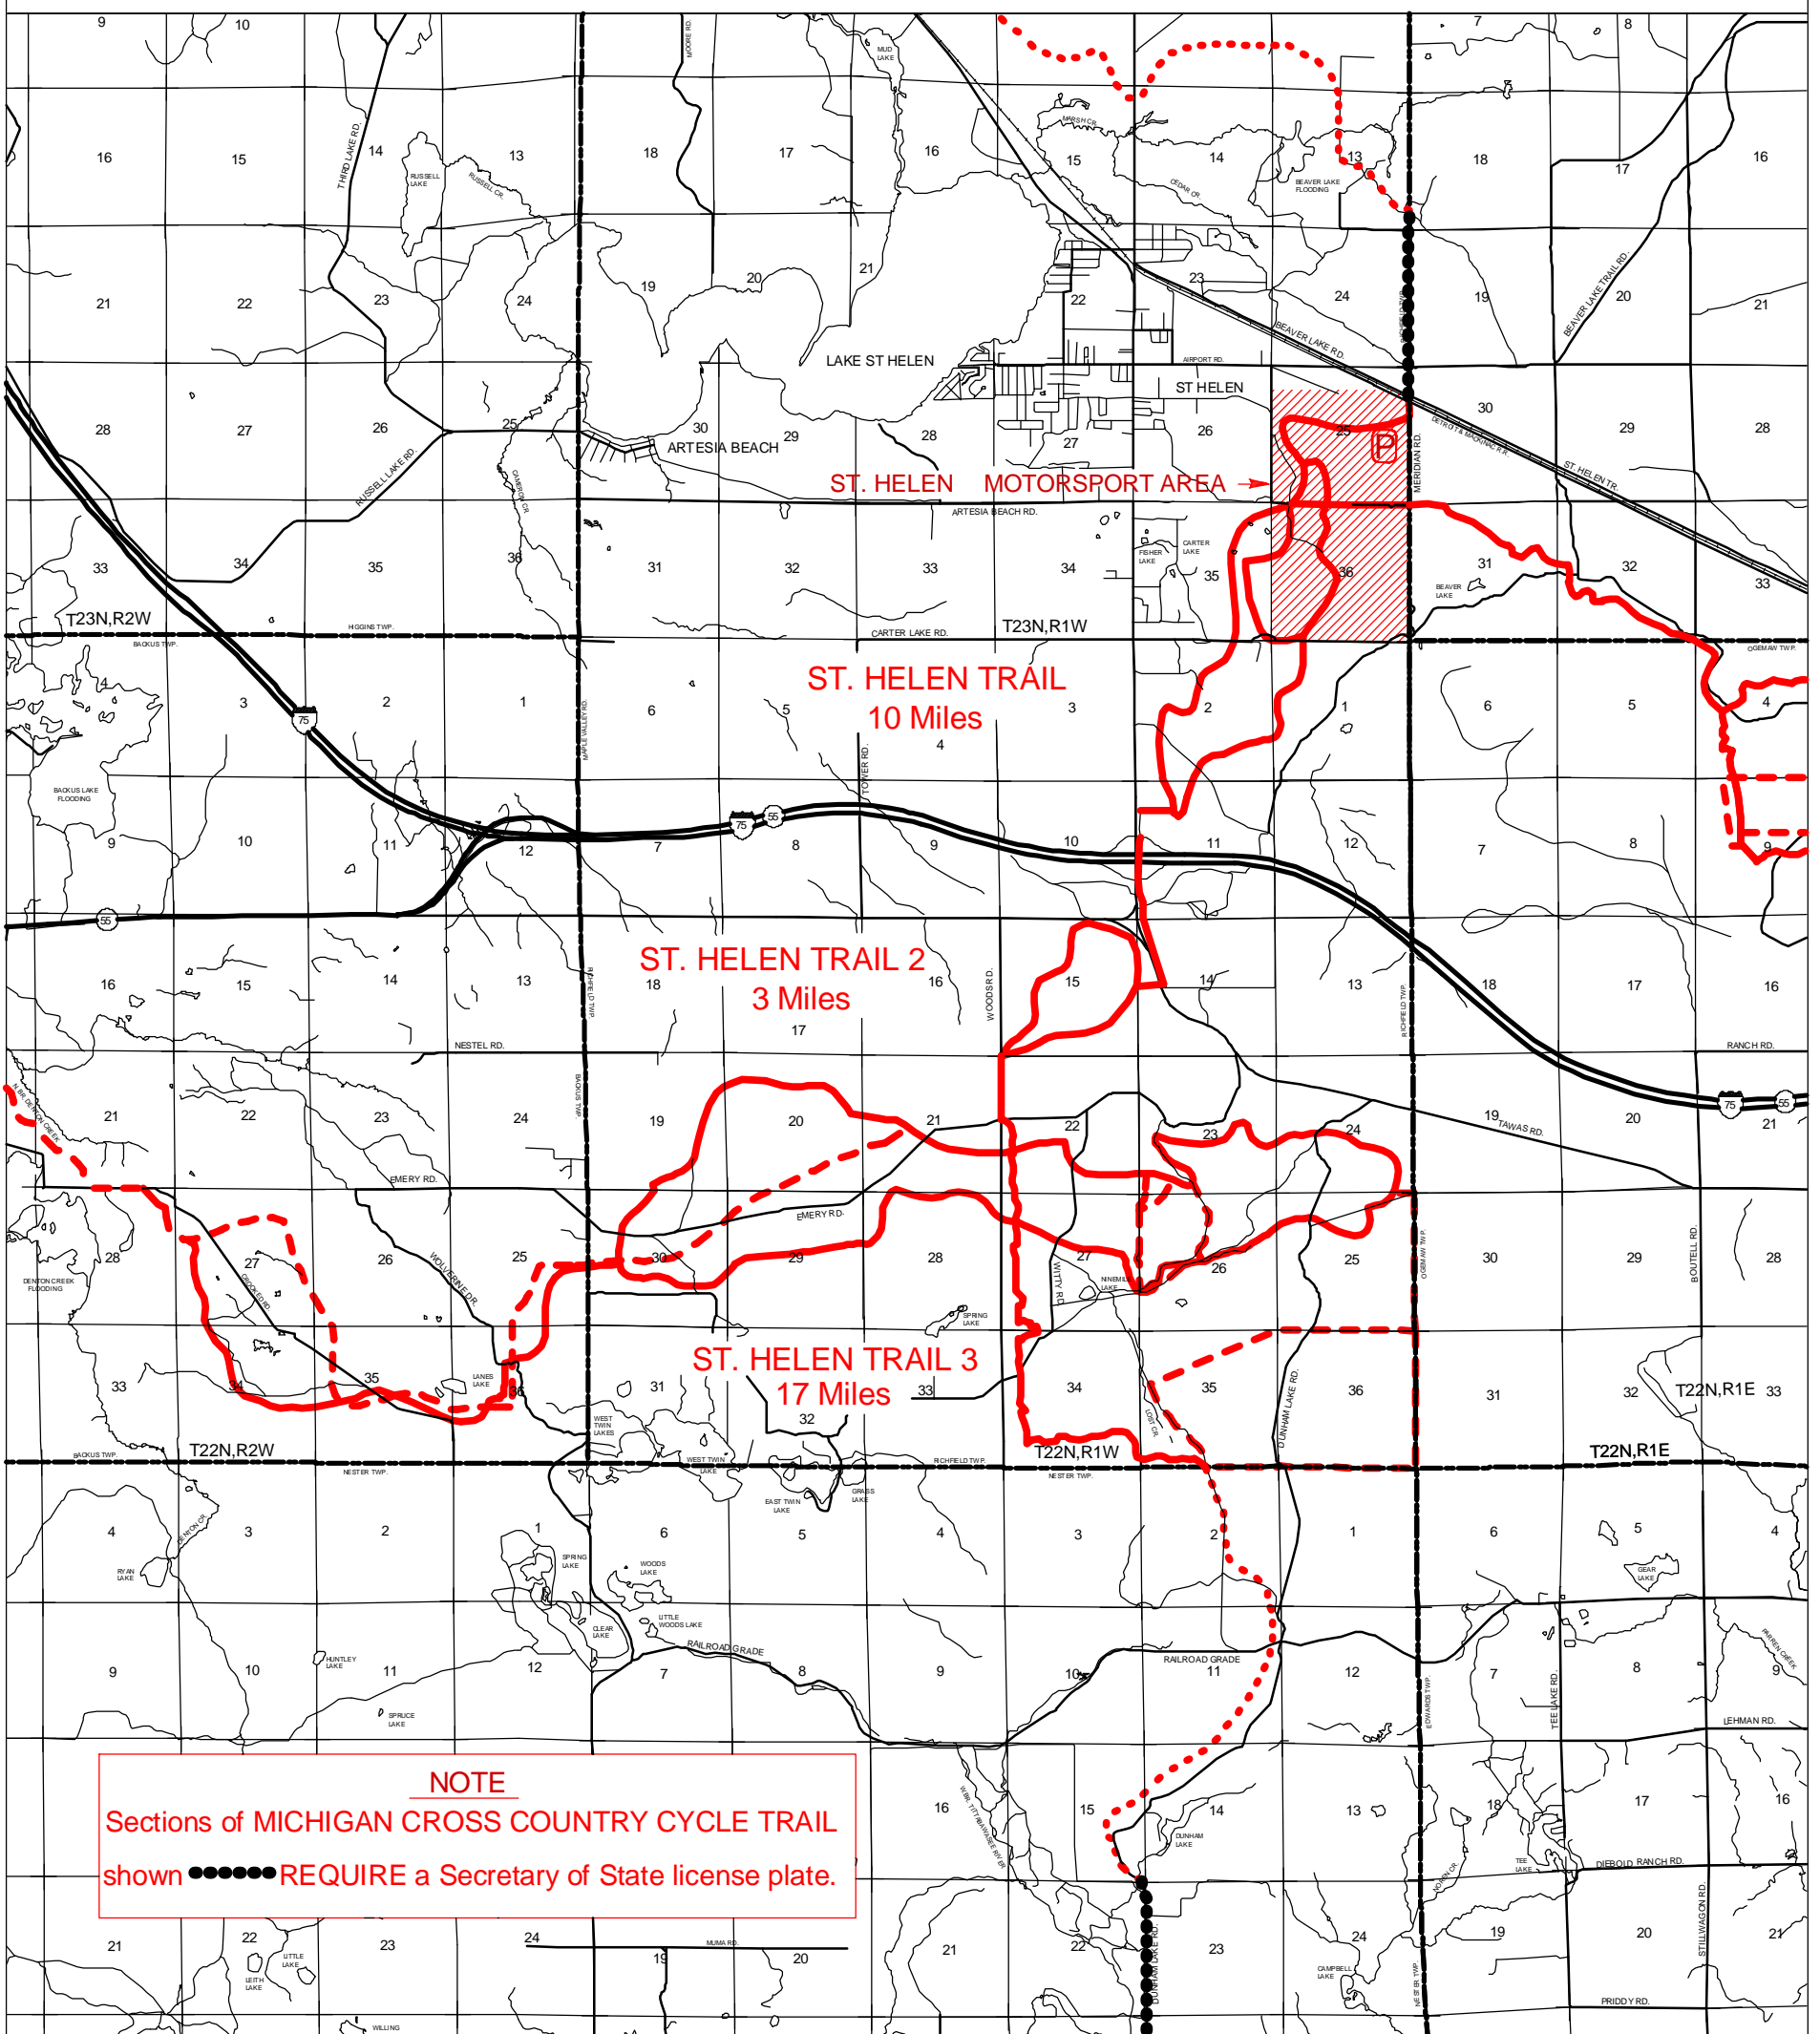

ST. HELEN TRAILS

ROSCOMMON AND OGEMAW COUNTIES

-  ORV TRAIL - for ORV's less than 50" in width-off road motorcycles and/or ATV's. (DNR license required)
-  ORV ROUTE - for ORV's of all sizes. (DNR license required unless licensed by Secretary of State)
-  MICHIGAN CROSS COUNTRY CYCLE TRAIL (Sections require DNR license and Secretary of State license)

LEGEND

-  ORV USE AREA
-  PARKING
-  CAMPGROUND
-  GAS - FOOD

0 5 1
SCALE IN MILES

LOCATION

SEPTEMBER 2003

ADVISORY: Trails and Routes have two-way traffic.

DISCLAIMER: Trails shown on this map are an approximate representation of the trail system at the time of publication and may not reflect current ground conditions. **STAY ON SIGNED TRAILS ONLY!**